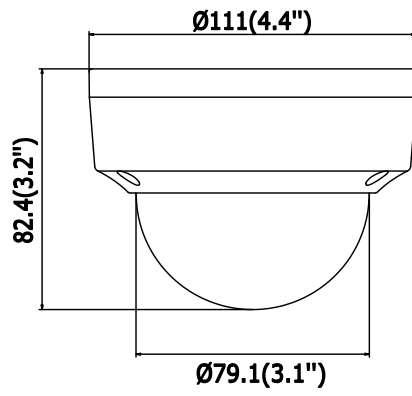

Dimension

Unit: mm