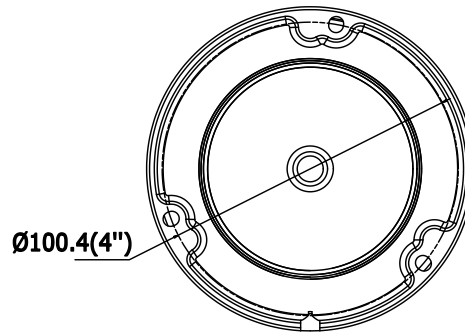

Dimension

Unit: mm